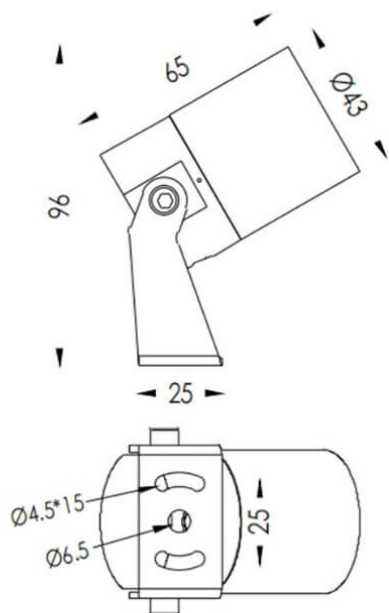

TUBEO-R

Item code	86.OS04.1341.02
Product type	Outdoor
Category	Spike Spot Light
Family	TUBEO-R
Subfamily	TUBEO-R
Pictograms	

Dimensions

Product dimensions (mm) 43(Dia)X65(H)mm

Scheme

Product	
Real power (W)	4
Real luminous flux (Lm)	340
Luminous efficiency (Lm/W)	85
Beam angle (°)	36
Life time (h)	50000h L70B10
IP	67
Control gear	ON-OFF
Average life time (h)	50000h L70B10
Colour temperature (K)	3000
Colour consistency (SDCM)	SDCM3
CRI	80
IK	IK10